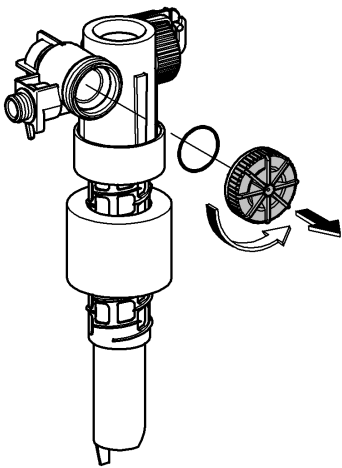

Design + Quality Engineering GROHE Germany

ENJOY WATER®

99.513.031/ÄM 223899/12.13

- (N)
- (DK)
- (FIN)
- (S)

D

+49 571 3989 333
impresum@grohe.de

A

+43 1 68060
info-at@grohe.com