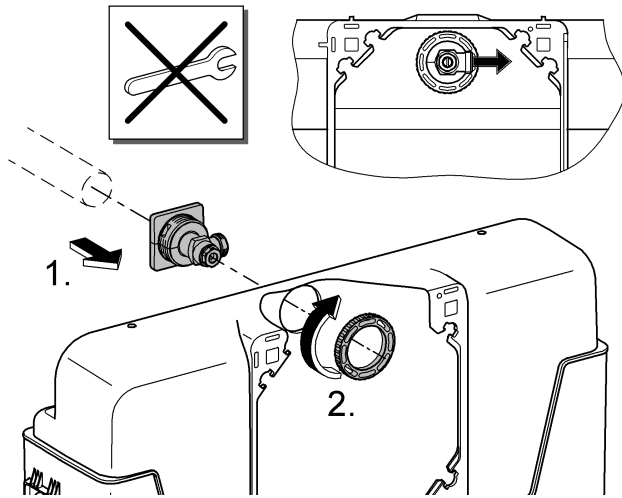

Design + Quality Engineering GROHE Germany

ENJOY WATER®

99.513.031/ÄM 223899/12.13

- (N)
- (DK)
- (FIN)
- (S)

D

+49 571 3989 333
impresum@grohe.de

A

+43 1 68060
info-at@grohe.com