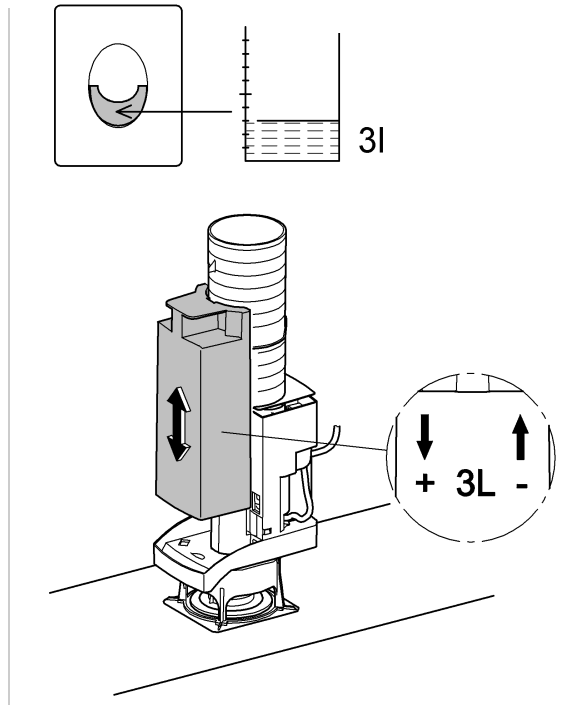

Design + Quality Engineering GROHE Germany

ENJOY WATER®

99.513.031/ÄM 223899/12.13

- (N)
- (DK)
- (FIN)
- (S)

D

+49 571 3989 333
impresum@grohe.de

A

+43 1 68060
info-at@grohe.com