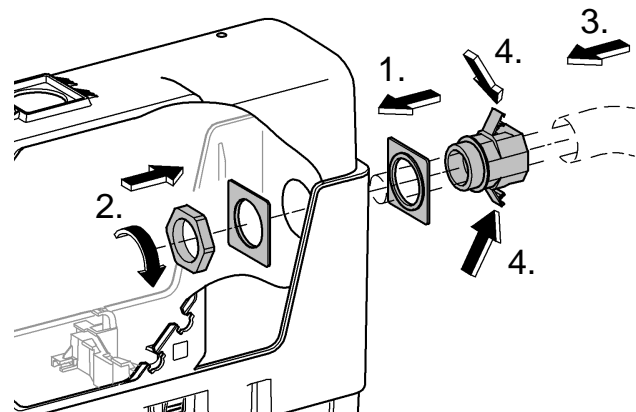

Design + Quality Engineering GROHE Germany

ENJOY WATER®

99.513.031/ÄM 223899/12.13

- (N)
- (DK)
- (FIN)
- (S)

D

+49 571 3989 333
impresum@grohe.de

A

+43 1 68060
info-at@grohe.com