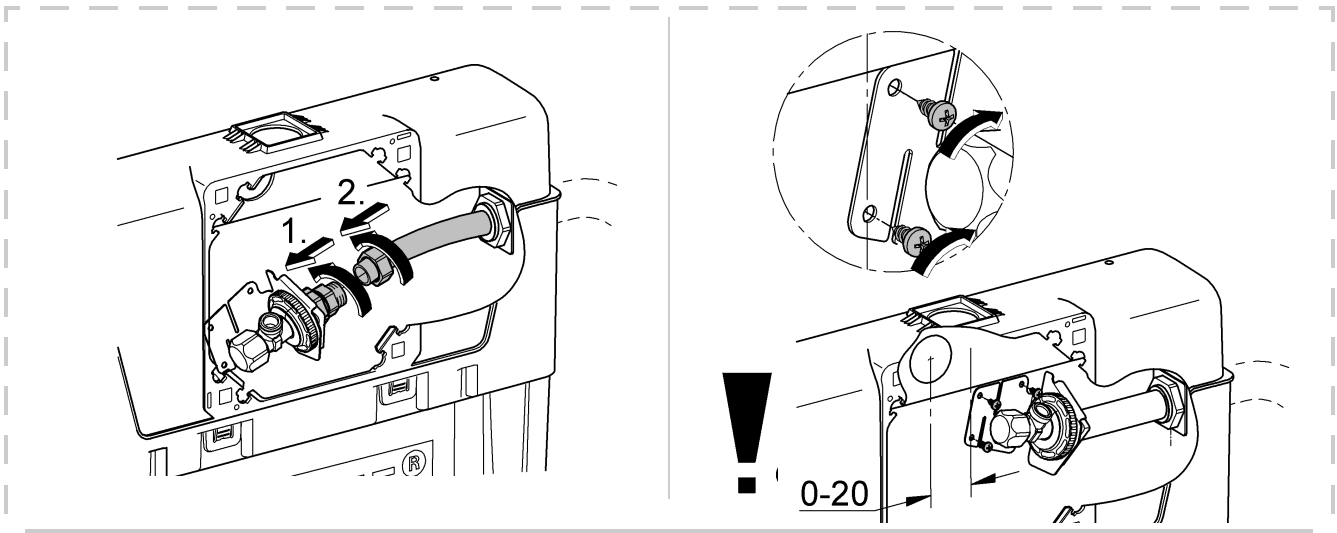

Design + Quality Engineering GROHE Germany

ENJOY WATER®

99.513.031/ÄM 223899/12.13

- (N)
- (DK)
- (FIN)
- (S)

D

+49 571 3989 333
impresum@grohe.de

A

+43 1 68060
info-at@grohe.com