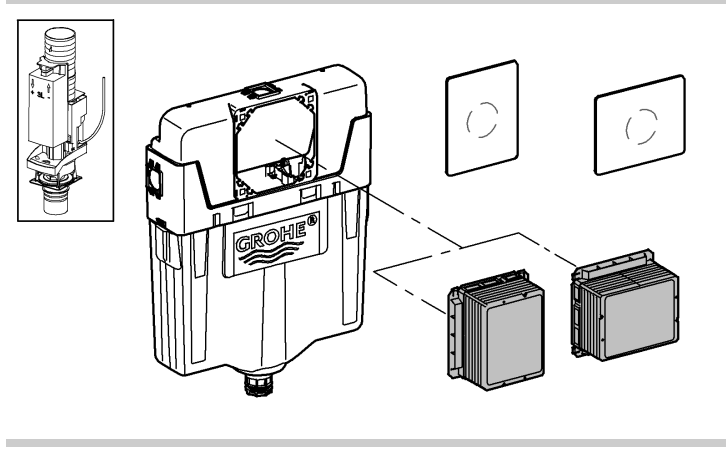

Design + Quality Engineering GROHE Germany

ENJOY WATER®

99.513.031/ÄM 223899/12.13

- (N)
- (DK)
- (FIN)
- (S)

D

+49 571 3989 333
impresum@grohe.de

A

+43 1 68060
info-at@grohe.com