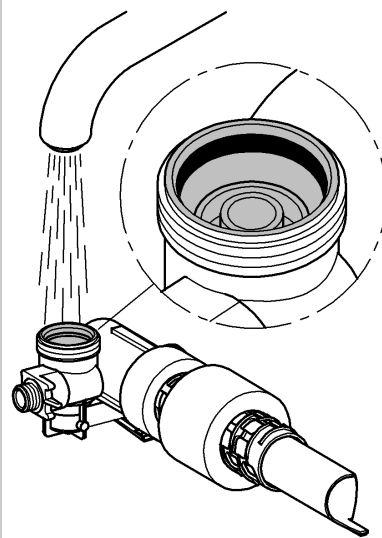

Design + Quality Engineering GROHE Germany

ENJOY WATER®

99.513.031/ÄM 223899/12.13

- (N)
- (DK)
- (FIN)
- (S)

D

+49 571 3989 333
impresum@grohe.de

A

+43 1 68060
info-at@grohe.com