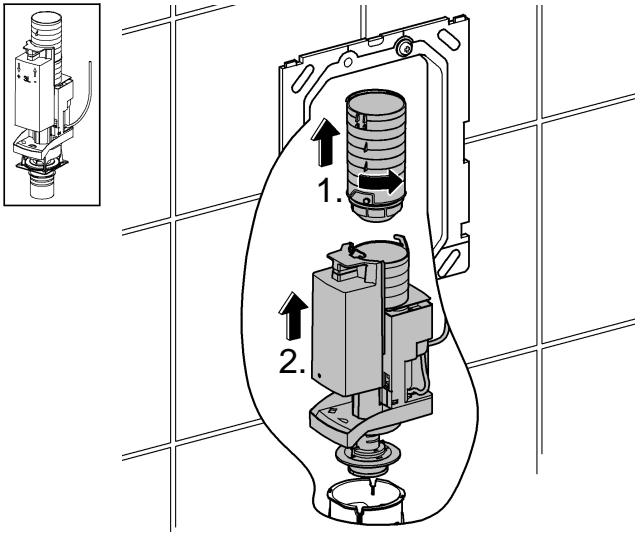

Design + Quality Engineering GROHE Germany

ENJOY WATER®

99.513.031/ÄM 223899/12.13

- (N)
- (DK)
- (FIN)
- (S)

D

+49 571 3989 333
impresum@grohe.de

A

+43 1 68060
info-at@grohe.com