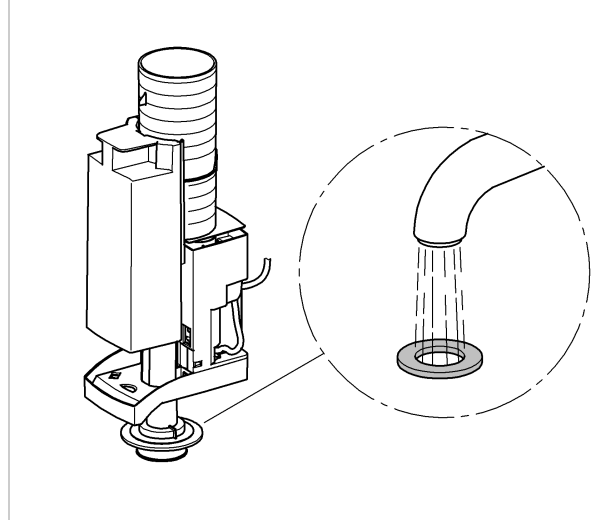

Design + Quality Engineering GROHE Germany

ENJOY WATER®

99.513.031/ÄM 223899/12.13

- (N)
- (DK)
- (FIN)
- (S)

D

+49 571 3989 333
impresum@grohe.de

A

+43 1 68060
info-at@grohe.com