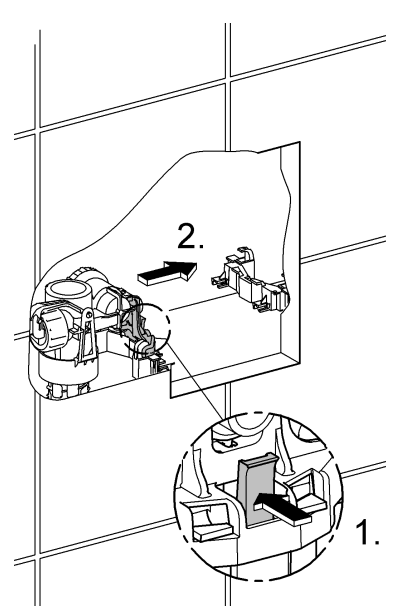

Design + Quality Engineering GROHE Germany

ENJOY WATER®

99.513.031/ÄM 223899/12.13

- (N)
- (DK)
- (FIN)
- (S)

D

+49 571 3989 333
impresum@grohe.de

A

+43 1 68060
info-at@grohe.com