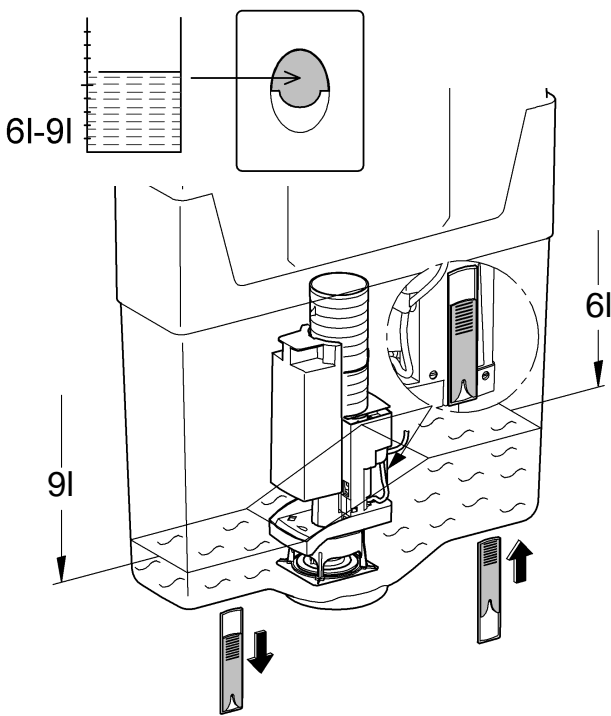

Design + Quality Engineering GROHE Germany

ENJOY WATER®

99.513.031/ÄM 223899/12.13

- (N)
- (DK)
- (FIN)
- (S)

D

+49 571 3989 333
impresum@grohe.de

A

+43 1 68060
info-at@grohe.com