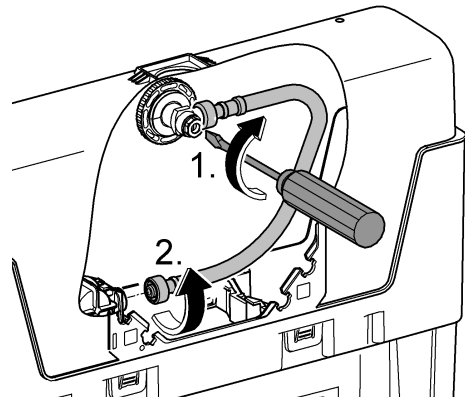

Design + Quality Engineering GROHE Germany

ENJOY WATER®

99.513.031/ÄM 223899/12.13

- (N)
- (DK)
- (FIN)
- (S)

D

+49 571 3989 333
impresum@grohe.de

A

+43 1 68060
info-at@grohe.com