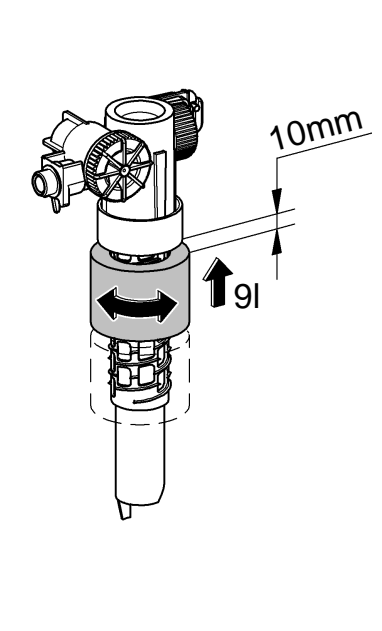

Design + Quality Engineering GROHE Germany

ENJOY WATER®

99.513.031/ÄM 223899/12.13

- (N)
- (DK)
- (FIN)
- (S)

D

+49 571 3989 333
impresum@grohe.de

A

+43 1 68060
info-at@grohe.com