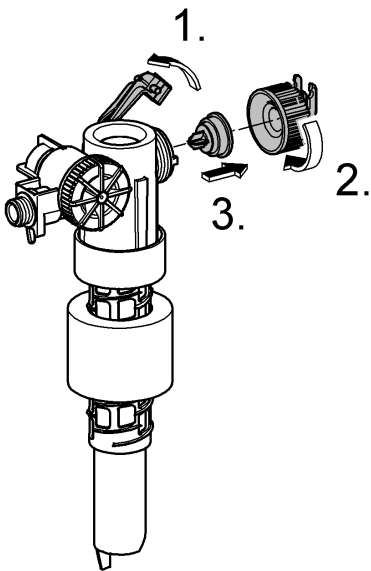

Design + Quality Engineering GROHE Germany

ENJOY WATER®

99.513.031/ÄM 223899/12.13

- (N)
- (DK)
- (FIN)
- (S)

D

+49 571 3989 333
impresum@grohe.de

A

+43 1 68060
info-at@grohe.com