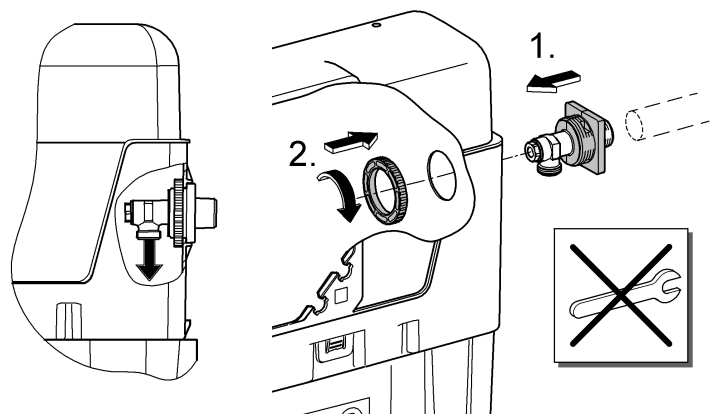

Design + Quality Engineering GROHE Germany

ENJOY WATER®

99.513.031/ÄM 223899/12.13

- (N)
- (DK)
- (FIN)
- (S)

D

+49 571 3989 333
impresum@grohe.de

A

+43 1 68060
info-at@grohe.com