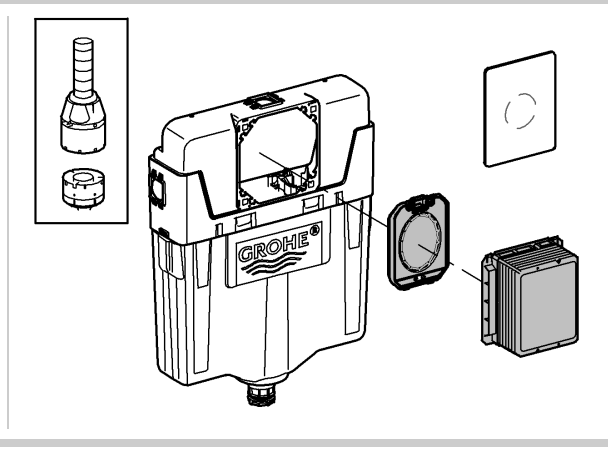

Design + Quality Engineering GROHE Germany

ENJOY WATER®

99.513.031/ÄM 223899/12.13

- (N)
- (DK)
- (FIN)
- (S)

D

+49 571 3989 333
impresum@grohe.de

A

+43 1 68060
info-at@grohe.com