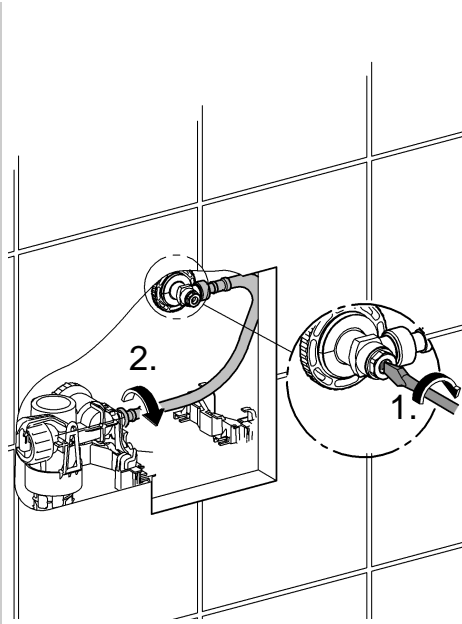

Design + Quality Engineering GROHE Germany

ENJOY WATER®

99.513.031/ÄM 223899/12.13

- (N)
- (DK)
- (FIN)
- (S)

D

+49 571 3989 333
impresum@grohe.de

A

+43 1 68060
info-at@grohe.com