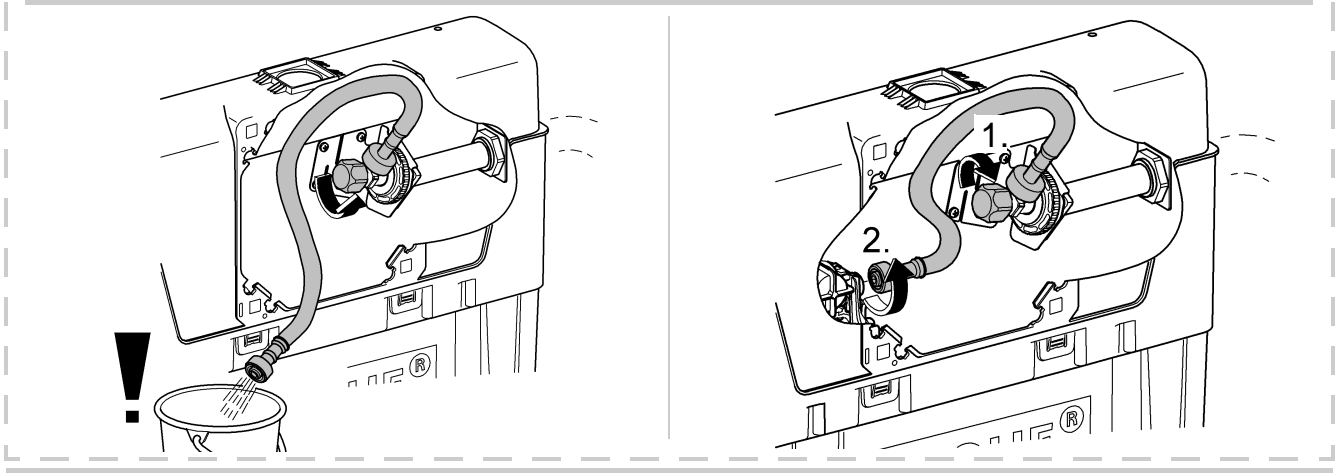

Design + Quality Engineering GROHE Germany

ENJOY WATER®

99.513.031/ÄM 223899/12.13

- (N)
- (DK)
- (FIN)
- (S)

D

+49 571 3989 333
impresum@grohe.de

A

+43 1 68060
info-at@grohe.com