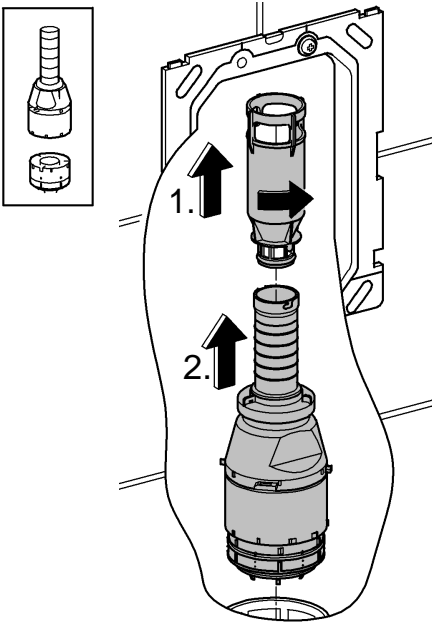

Design + Quality Engineering GROHE Germany

ENJOY WATER®

99.513.031/ÄM 223899/12.13

- (N)
- (DK)
- (FIN)
- (S)

D

+49 571 3989 333
impresum@grohe.de

A

+43 1 68060
info-at@grohe.com