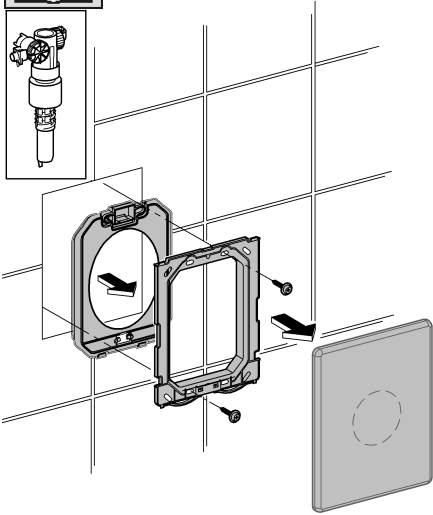

Design + Quality Engineering GROHE Germany

ENJOY WATER®

99.513.031/ÄM 223899/12.13

- (N)
- (DK)
- (FIN)
- (S)

D

+49 571 3989 333
impresum@grohe.de

A

+43 1 68060
info-at@grohe.com