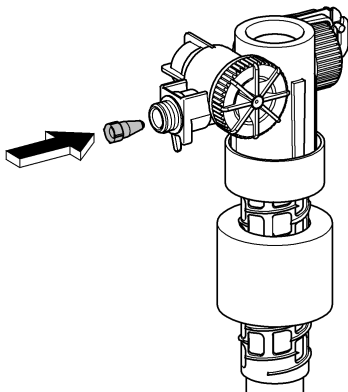

Design + Quality Engineering GROHE Germany

ENJOY WATER®

99.513.031/ÄM 223899/12.13

- (N)
- (DK)
- (FIN)
- (S)

D

+49 571 3989 333
impresum@grohe.de

A

+43 1 68060
info-at@grohe.com