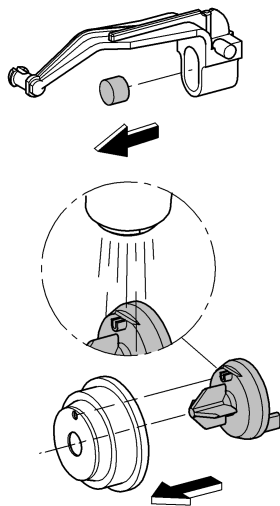

Design + Quality Engineering GROHE Germany

ENJOY WATER®

99.513.031/ÄM 223899/12.13

- (N)
- (DK)
- (FIN)
- (S)

D

+49 571 3989 333
impresum@grohe.de

A

+43 1 68060
info-at@grohe.com