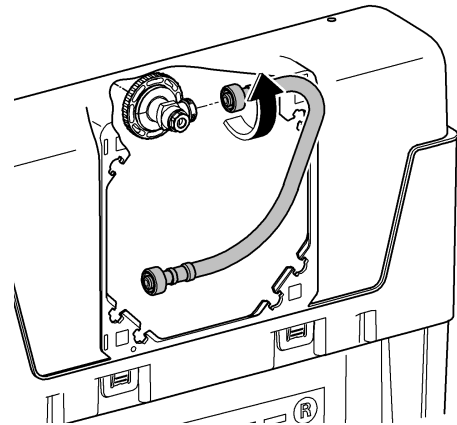

Design + Quality Engineering GROHE Germany

ENJOY WATER®

99.513.031/ÄM 223899/12.13

- (N)
- (DK)
- (FIN)
- (S)

D

+49 571 3989 333
impresum@grohe.de

A

+43 1 68060
info-at@grohe.com